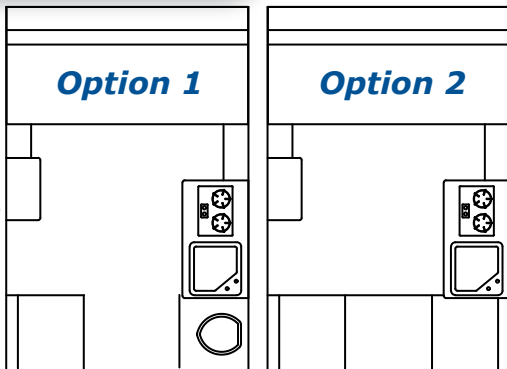

SerroScotty Sportsman

With a Sportsman family time is fun time!

Sportsman

INTERIOR PLAN CHOICES

Option 1:

Front Toilet / Rear Sofa

Option 2:

Front Dinette / Rear Sofa

EXTERIOR

- Aluminum Exterior - Vintage Blue/White
- Fiberglass Exterior - Silver Side
- Laminated Panel Walls
- Diamond Plate Chip Guard
- Performax Composite Floor
- 25' 30Amp Power Cord
- Rubber Torsion Axle
- Exterior 110V Receptacle
- Full Steel Frame
- Four Stabilizer Jacks
- Electric Brakes W/Breakaway Switch
- 7-Way Plug
- Safety Chains
- 20Lb Propane Bottle
- City Water Hook Up
- 20 Gal Fresh Water
- 24 Gal Grey Water
- 9 Gal Black - Only On Option 1
- Sewer Hose Storage
- Outside Shower
- Outside Stove
- Exterior Led Lighting
- Porch Light
- 13" Aluminum Wheels
- Spare Tire

INTERIOR

- Premium Vinyl Flooring
- Premium Upholstery
- Lighted/Powered Vent Hood
- Cable TV Connection
- Two Interior 110Volt Outlets
- 12 Volt Outlet
- 30 Amp Fuse Panel W/Charger
- Fire/Carbon Monoxide Alarms
- Propane Detector
- Two Large Opening Windows
- Two Small Opening Windows - Only On Option 2
- Panoramic Rear Skylight
- Two Overhead Light Fixtures
- Cabinet/Floor Led Lights
- 5 Separate Storage Cabinets
- Jack Knife Sofa
- Two Fold-Up Tables
- Window Curtains
- Screen Door

APPLIANCES

- 3.0 cu ft refrigerator
- Two burner stove
- 14" x 14" High volume fan
- 2.0 gpm water pump
- 12,000 btu furnace
- 5,000 btu A/C
- On demand hot water

Total Length	152"
Width	72"
Exterior Height	83"
Interior Height	62"
Hitch Weight	175 lbs
Dry Weight	1780 lbs
GVWR	2500 lbs